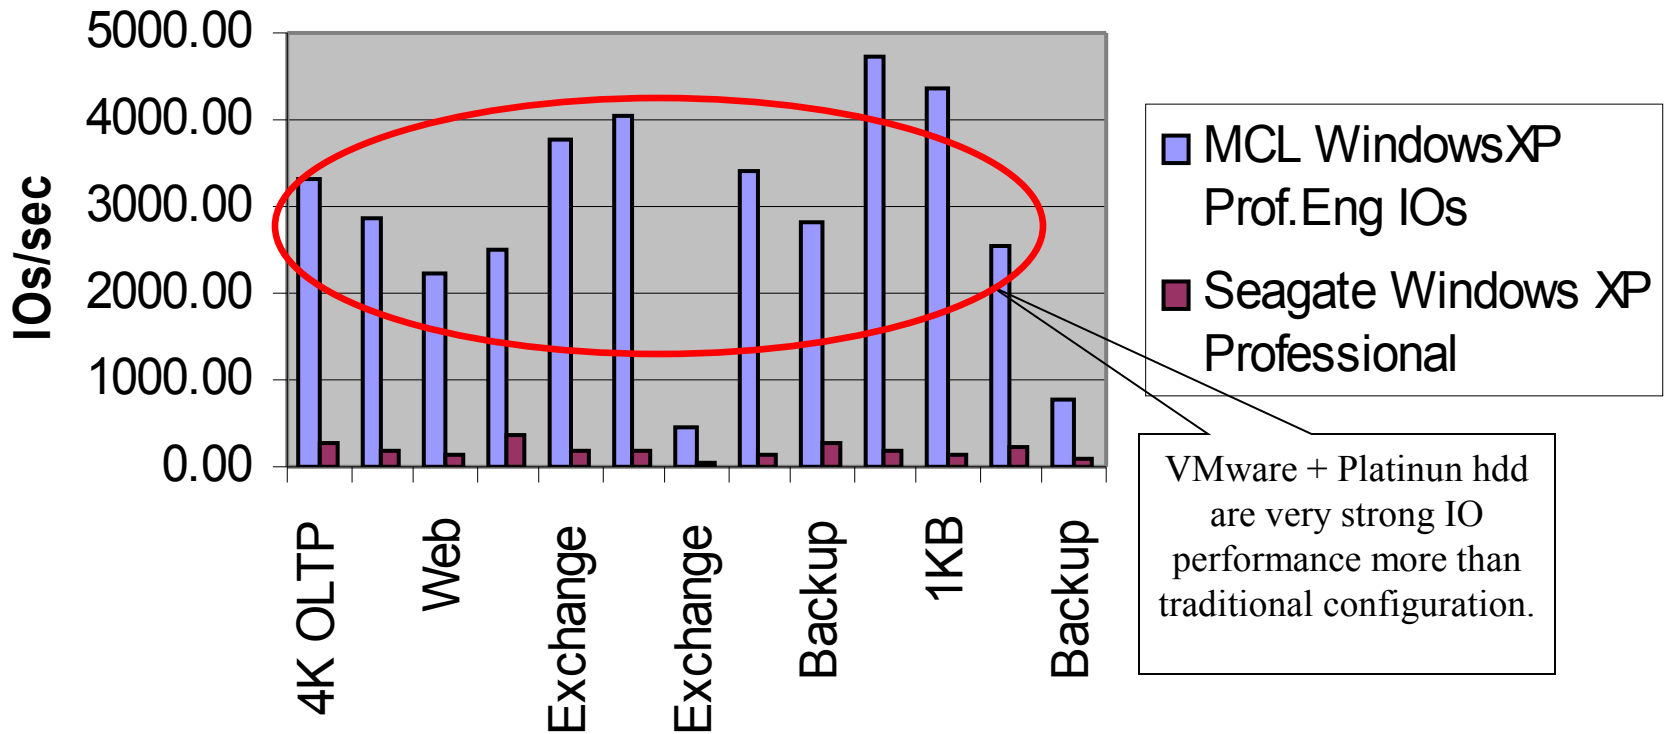

MCL and Seagate Comparison with Windows XP Individually

VMware + Platinun hdd are very strong IO performance more than traditional configuration.